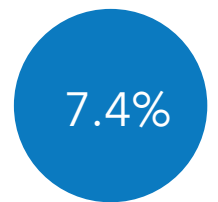

Total Employees

EMPLOYMENT

92%

White Collar

5%

Blue Collar

2%

Services

Unemployment Rate

INCOME

\$187,435

Median Household Income

\$70,833

Per Capita Income

\$592,924

Median Net Worth