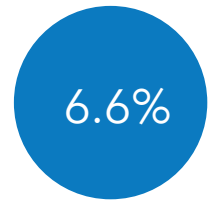

2,384

Total Businesses

23,685

Total Employees

EMPLOYMENT

73%

White Collar

17%

Blue Collar

10%

Services

Unemployment Rate

INCOME

\$94,263

Median Household Income

\$46,288