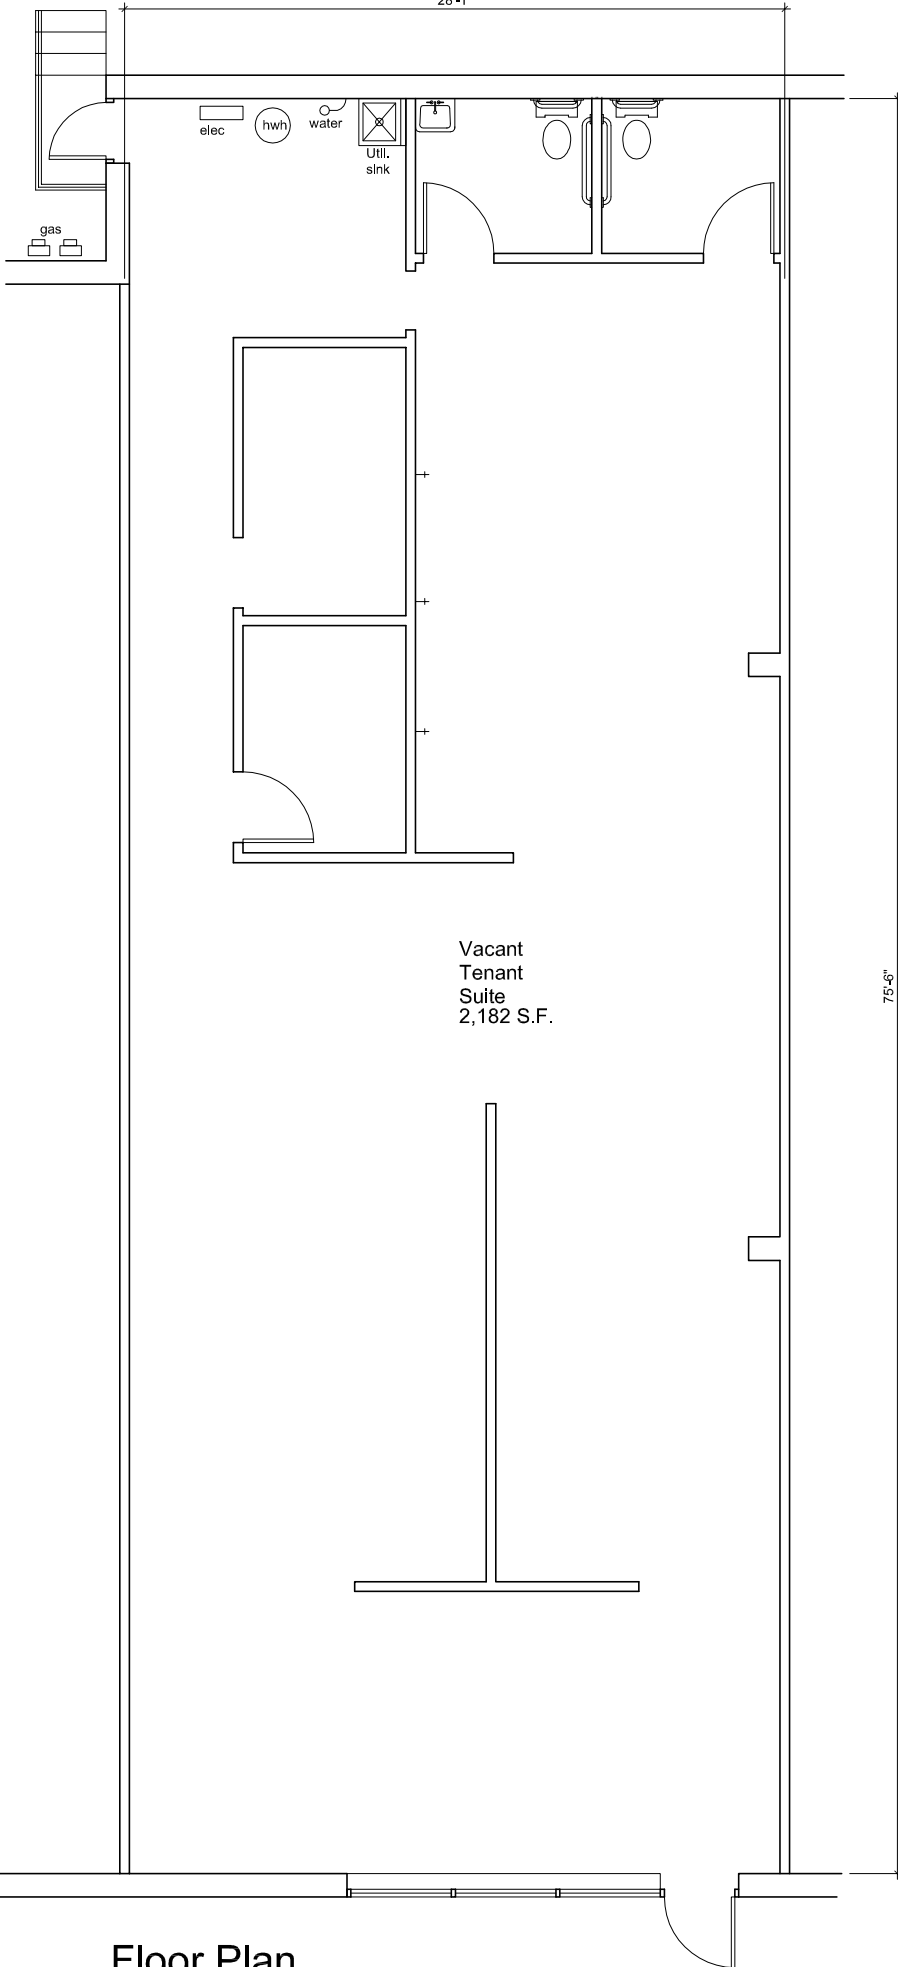

28'-1"

Vacant
Tenant
Suite
2,182 S.F.

75'-6"

Floor Plan

Not to scale