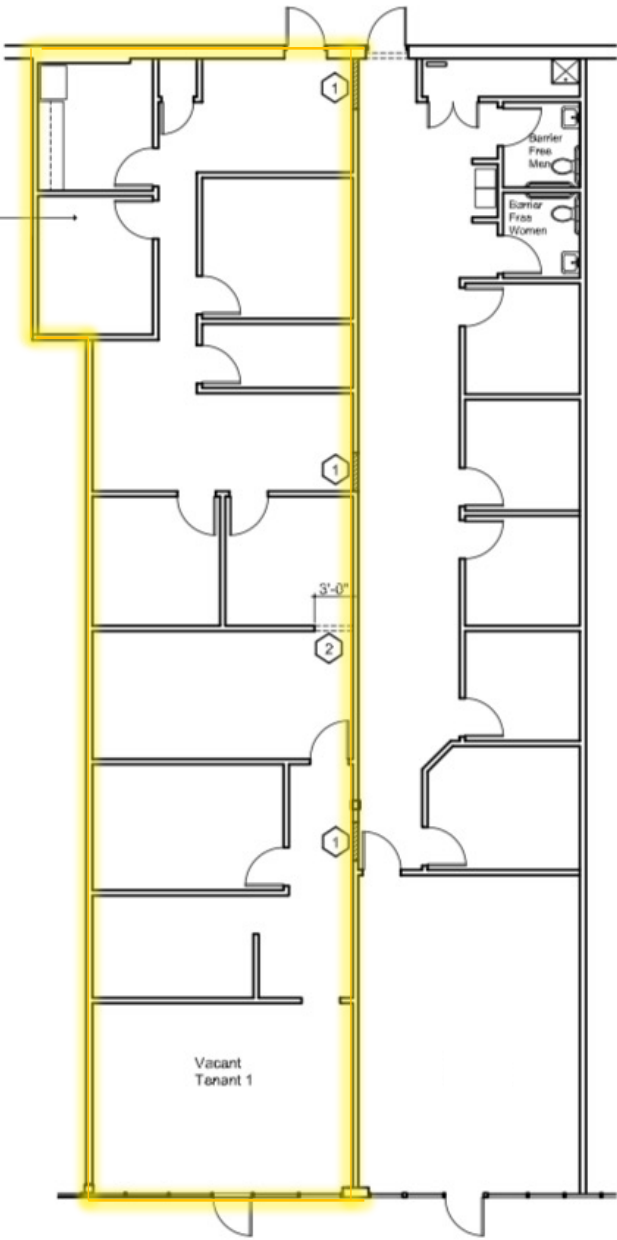

Future toilet room locations
to be determined upon design
of new tenant suite

Floor Plan

Scale: 1/8" = 1'-0"